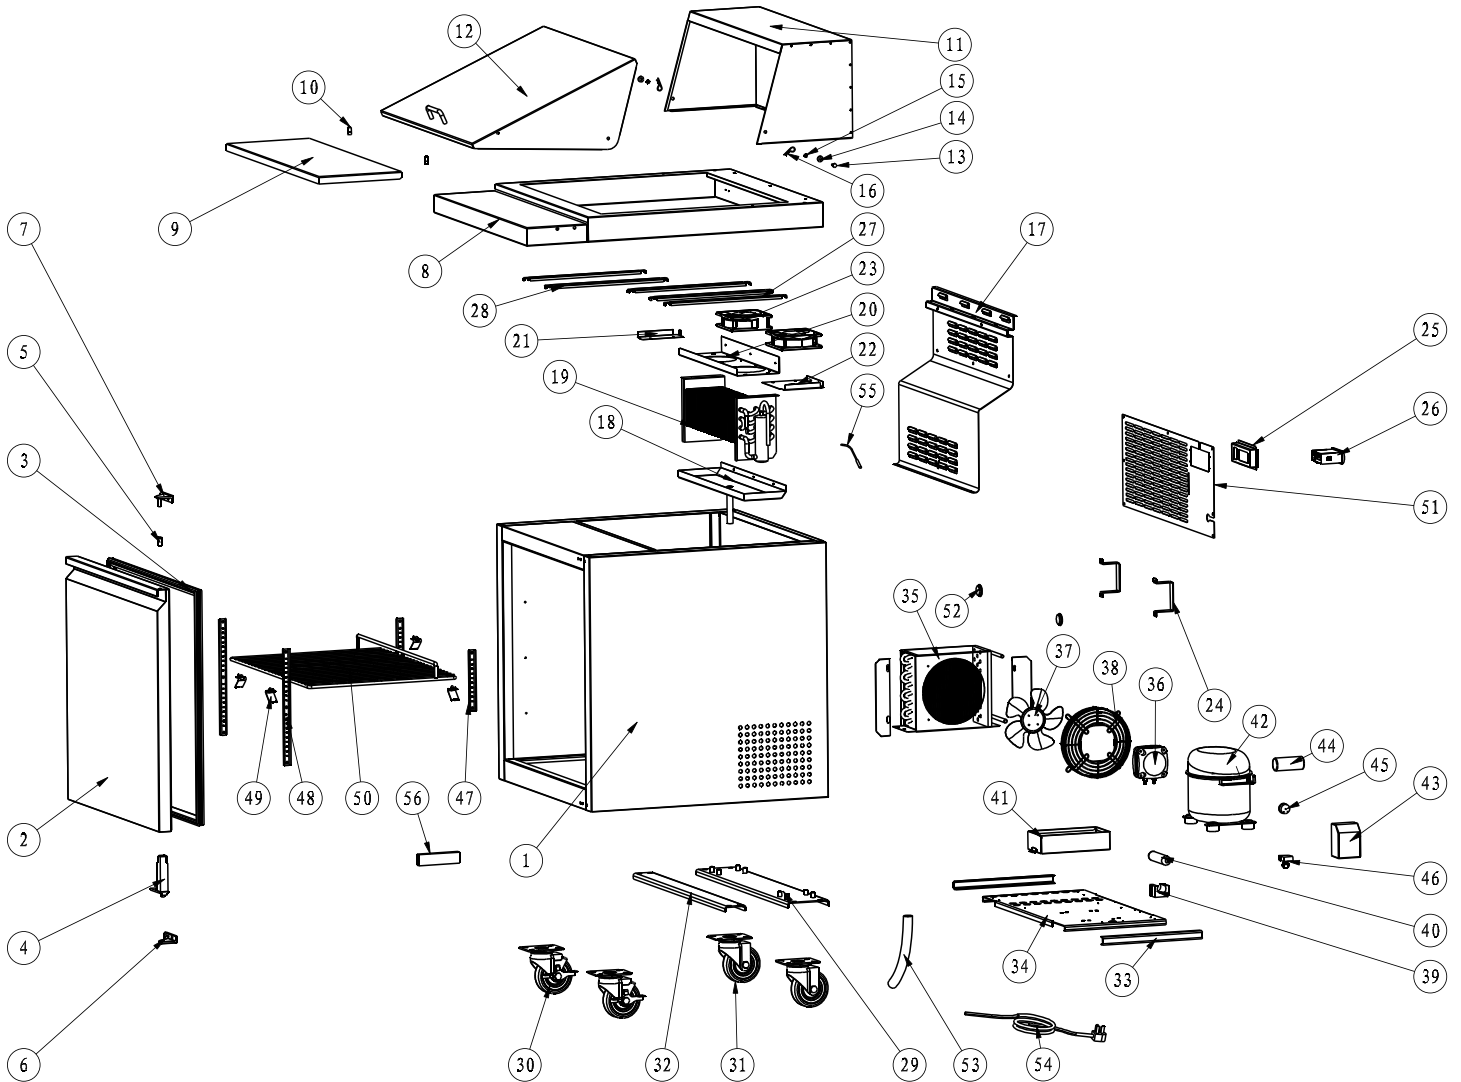

Parts Breakdown

Model PT-CN-0711-HC 50049

Parts Breakdown

Model PT-CN-0711-HC 50049

Item No.	Description	Position	Item No.	Description	Position	Item No.	Description	Position
AF068	Cabinet for 50049	1	AA118	Evaporator for 50049	19	AA208	Condenser Fan Blade for 50049	37
AF069	Door for 50049	2	AF139	Fan Motor Installation Panel for 50049	20	AA207	Condenser Fan Motor Cover for 50049	38
AB250	Gasket for 50049	3	AF078	Left Clapboard of Evaporator for 50049	21	AB595	Filter Fixer for 50049	39
AA955	Left/Right Spring Hinge for 50049	4	AF079	Right Clapboard of Evaporator for 50049	22	AB594	Filter D25x160-B for 50049	40
AA388	Axis Cover for 50049	5	AA128	Condenser Fan Motor for 50049	23	AF087	Outer Drain Pan for 50049	41
AA360	Bottom Left Hinge for 50049	6	AF080	Stand Off Bracket for 50049	24	AF088	Compressor for 50049	42
AF070	Upper Right Hinge for 50049	7	AB320	Thermostat Installation Board for 50049	25	AF089	K Strip-2 Holes for 50049	47
AF135	Top Board for 50049	8	AA123	Carel Controller PYGX1Z0502 for 50049	26	AF090	K Strip-3 Holes for 50049	48
AF136	Cutting Board for 50049	9	AF140	Pan Bracket-15 for 50049	27	26884	K Clip for 50049	49
AB253	Fixer for Cutting Board for 50049	10	AF141	Pan Bracket-25 for 50049	28	AB279	Shelf for 50049	50
AF137	Back Cover for 50049	11	AF083	Castor Support for 50049	29	AF091	Back Grill for 50049	51
AF138	Lid for 50049	12	26246	Caster with Brake for 50049	30	AB169	Foaming Hole Cover for 50049	52
AB256	Dowel for 50049	13	26247	Caster without Brake for 50049	31	AA133	Drain Hose for 50049	53
AB257	Plastic Bolt for 50049	14	AF084	Assembling Panel Support for 50049	32	AA135	Power Cord for 50049	54
AB258	Nut for 50049	15	AF085	Compressor Unit Track for 50049	33	AA379	Temperature Probe for 50049	55
AB259	Split Pin for 50049	16	AF086	Compressor Unit Installation Board for 50049	34	AA596	Thermometer for 50049	56
AF075	Evaporator Cover for 50049	17	AB159	Condenser for 50049	35			
AF076	Inner Drain Pan for 50049	18	AF030	Evaporator Fan Motor for 50049	36			